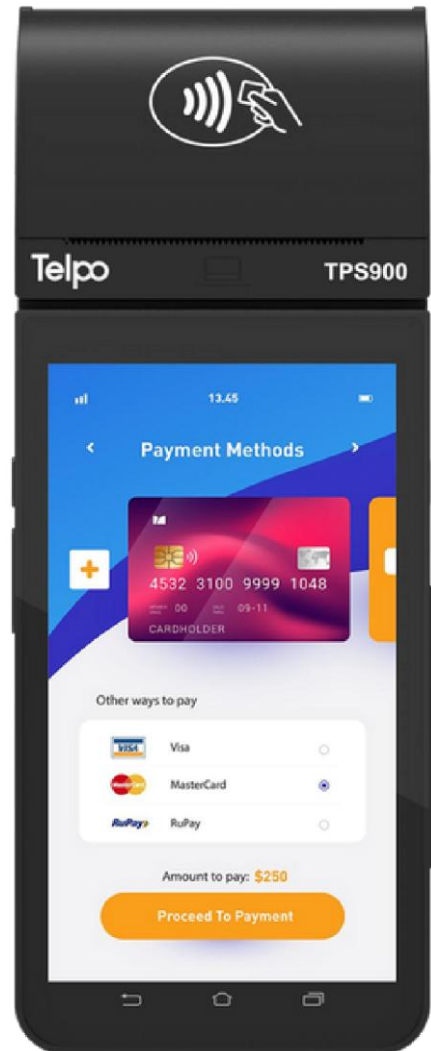

TPS900

Smart EFT POS

Android

Smart Card

Magnetic Card

Printer

Fingerprint

QR Code

NFC

Telpo Cloud

Certification

APPLICATION

- Banking
- Catering
- Supermarket
- Top-up
- Healthcare

TPS900 Smart EFT POS

OS	Android10
Processor	Quad-Core 1.3GHz
Memory	1GB RAM, 8GB ROM, ⌘Ext. TF card slot ⌘2GB RAM, 16GB ROM ⌘3GB RAM, 32GB ROM
Display	5.5-inch, 720*1280
Keypad Thermal	Softkeys
Printer	Paper width: 58mm, Ø40mm
⌘Contactless Card Reader	ISO14443 Type A/B, Mifare
⌘Smart Card Reader	ISO7816
Magnetic Card Reader	Track 1/2/3, bi-directional swipe, ISO7810, ISO7811, ISO7812, ISO7813
⌘Fingerprint Scanner	ANSI/INCITS 378, ISO/IEC 19794-2
⌘Iris	FBI or STQC Support
Camera	Rear: 5M Pixel, auto focus (Barcode software decoding)⌘ ⌘Front: 2M Pixel, fixed-focus ⌘Rear: 8MP or 13MP, auto focus
SIM Slots	2 SIMs ⌘SIM
⌘SAM Slots	ISO7816, 1 SAM ⌘2 SAMs
Communications	LTE/WCDMA/GPRS/WiFi/Bluetooth
⌘GPS	Built-in
Peripheral Ports	1 USB (Type-C shape) ⌘2 USB (Type-C shape)
Audio	Digital Audio Speaker ⌘Microphone
Power Supply	5V/2A7.6V/3000mAh,Li-ion
Battery	⌘7.6V/4400mAh,Li-ion ⌘7.2V/2600mAh,Li-ion(18650)
⌘Docking Station	Charging ⌘Ethernet
Dimensions (mm)	212 (L)*82 (W)*55 (H)
Environmental	Operating temperature: -5°C 45°C Storage temperature: -25°C 60°C
⌘MDM	Mobile Device Management
Certification	PCI PTS 6.x, EMV L1&L2, AMEX, EMV Contactless L1, Paywave, Paypass, AMEX, Discover, Rupay,Pure,TQM, CE, FCC, RoHS, BIS, NSICCS,Anatel